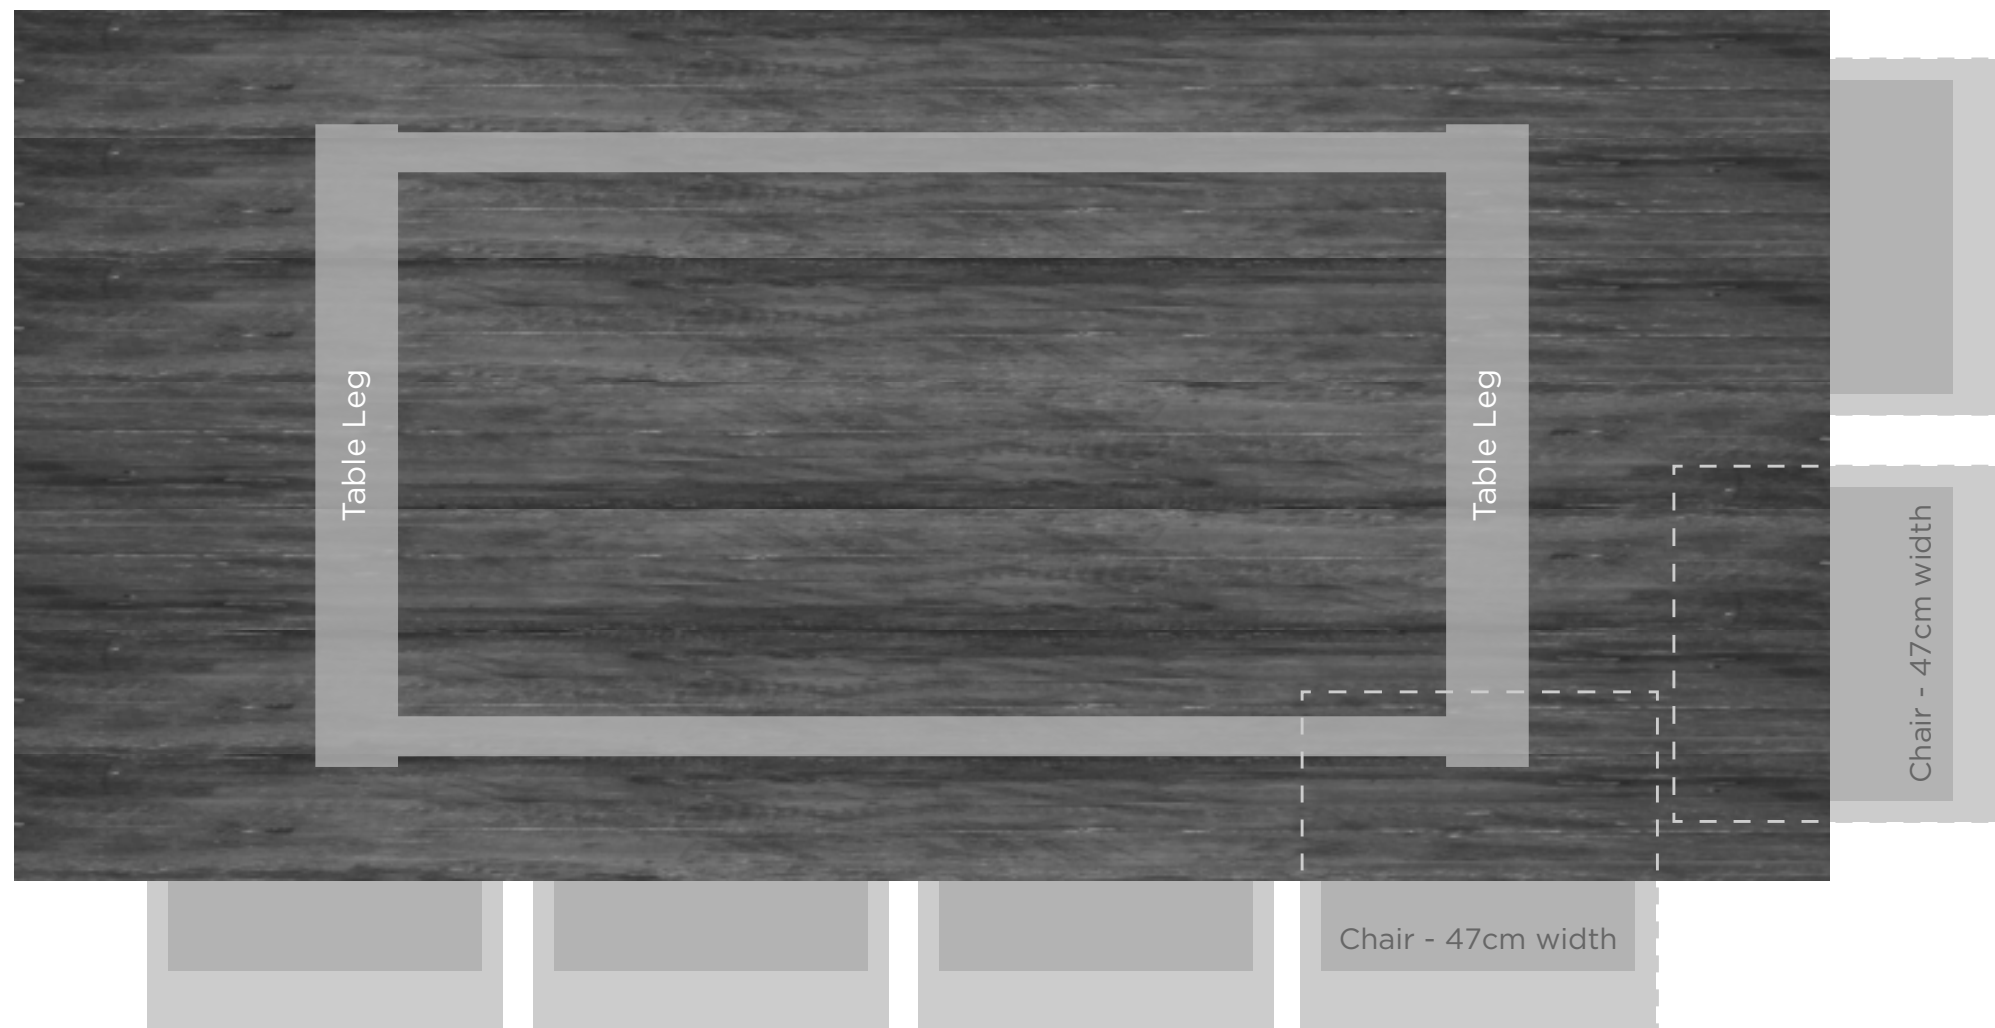

Normal RRP: £3,150

Price: £2,650

Available immediately

STOCK ITEM AVAILABLE IMMEDIATELY

CROSS TABLE + 250cm x 95cm x 5cm

Specification:

Zinc (light patina finish) table top
Continuous edge
250cm long x 95cm wide x 5cm deep
Cross frame
Powder coated RAL 9011 graphite black (matt)
190cm long x 85cm wide x 70 cm high
10 x 10 box section

Normal RRP: £3,450

Price: £2,875

Available immediately

STOCK ITEM AVAILABLE IMMEDIATELY

CROSS TABLE + 240cm x 115cm x 5cm

Specification:

Reclaimed wood (grey finish) table top
240cm long x 115cm wide x 5cm deep
Cross frame
Powder coated RAL 9011 graphite black (matt)
190cm long x 85cm wide x 70 cm high
10 x 10 box section

Available immediately

STOCK ITEM AVAILABLE IMMEDIATELY

TRON TABLE + 240cm x 115cm x 5cm

Specification:

Reclaimed wood (grey finish) table top
240cm long x 115cm wide x 5cm deep
Tron frame
Powder coated RAL 7047 Telegrey 4
160cm long x 70cm wide x 70 cm high
10 x 5 box section

*table top is zinc light patina finish, not grey reclaimed as shown

Specification:

Zinc (light patina finish) table top
250cm long x 95cm wide x 5cm deep
Tron frame
Powder coated RAL 7047 Telegrey 4
160cm long x 70cm wide x 70 cm high
10 x 5 box section