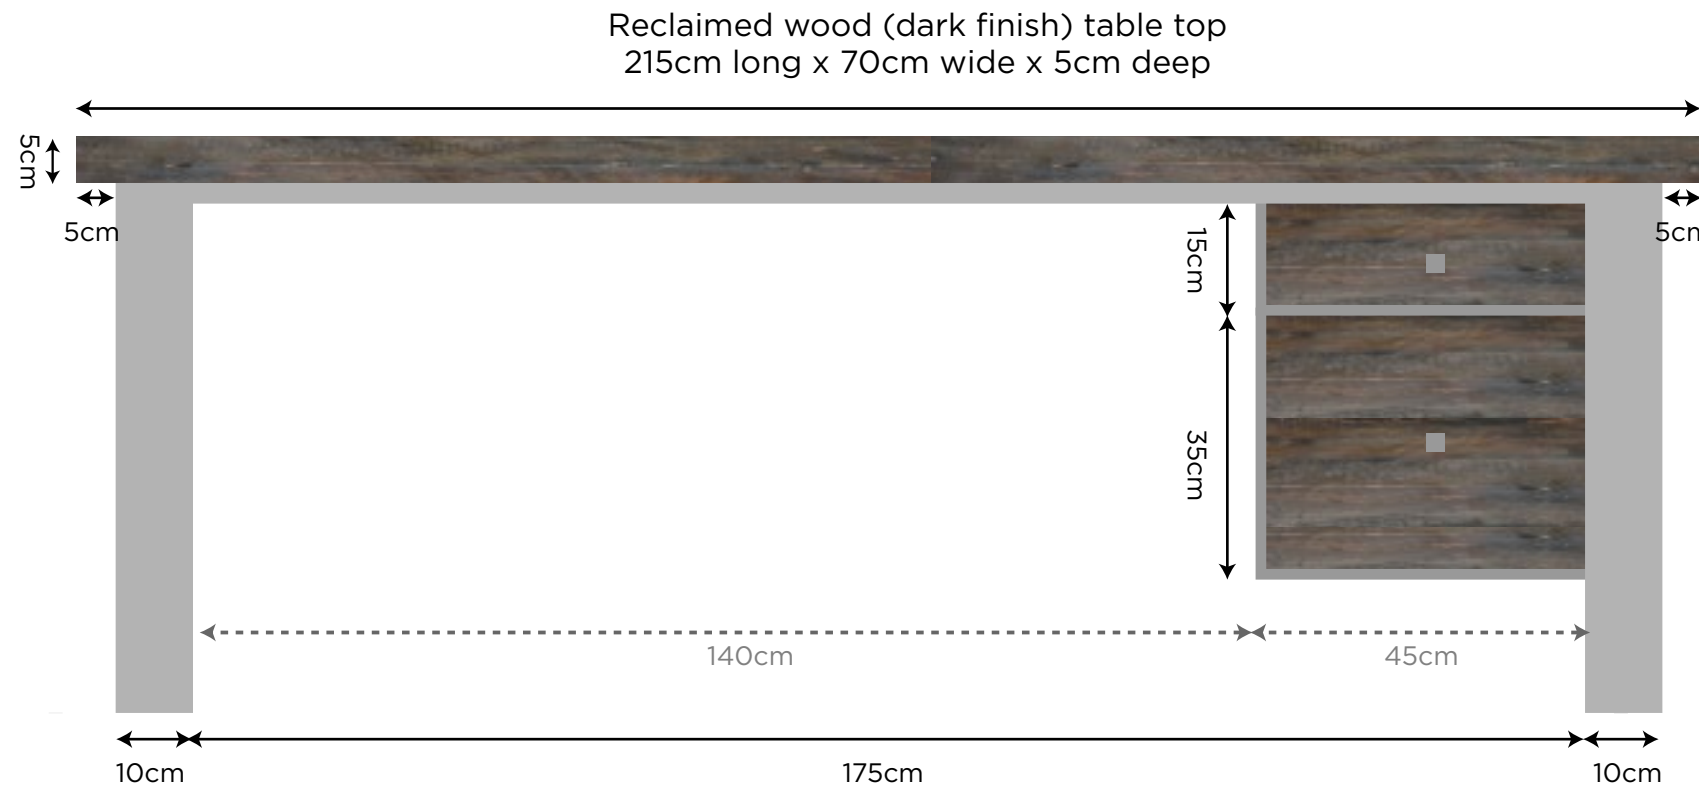

*table top is zinc light patina finish, not grey reclaimed as shown

Specification:

Zinc (light patina finish) table top
250cm long x 95cm wide x 5cm deep
Tron frame
Powder coated RAL 7047 Telegrey 4
160cm long x 70cm wide x 70 cm high
10 x 5 box section

Specification:

Reclaimed wood (grey finish) table top
240cm long x 115cm wide x 5cm deep
Family frame
Brushed stainless steel
240cm long x 115cm wide x 70 cm high
10 x 10 box section

Normal RRP: £3,150

Price: £2,750

Available immediately

STOCK ITEM AVAILABLE IMMEDIATELY

SIGNATURE DESK + 215cm x 70cm x 5cm

*wood elements are in dark finish not grey as shown

Specification:

Reclaimed wood (darkfinish) table top
215cm long x 70cm wide x 5cm deep
Signature frame
Brushed stainless steel
195cm long x 65cm wide x 70 cm high
10 x 5 box section
x2 draws to right hand side

Normal RRP: £2,650

Price: £1,975

Available immediately

STOCK ITEM AVAILABLE IMMEDIATELY

SIDEBOARD + 220cm x 85cm x 42cm

Internal view with adjustable shelves

Top view

Specification: