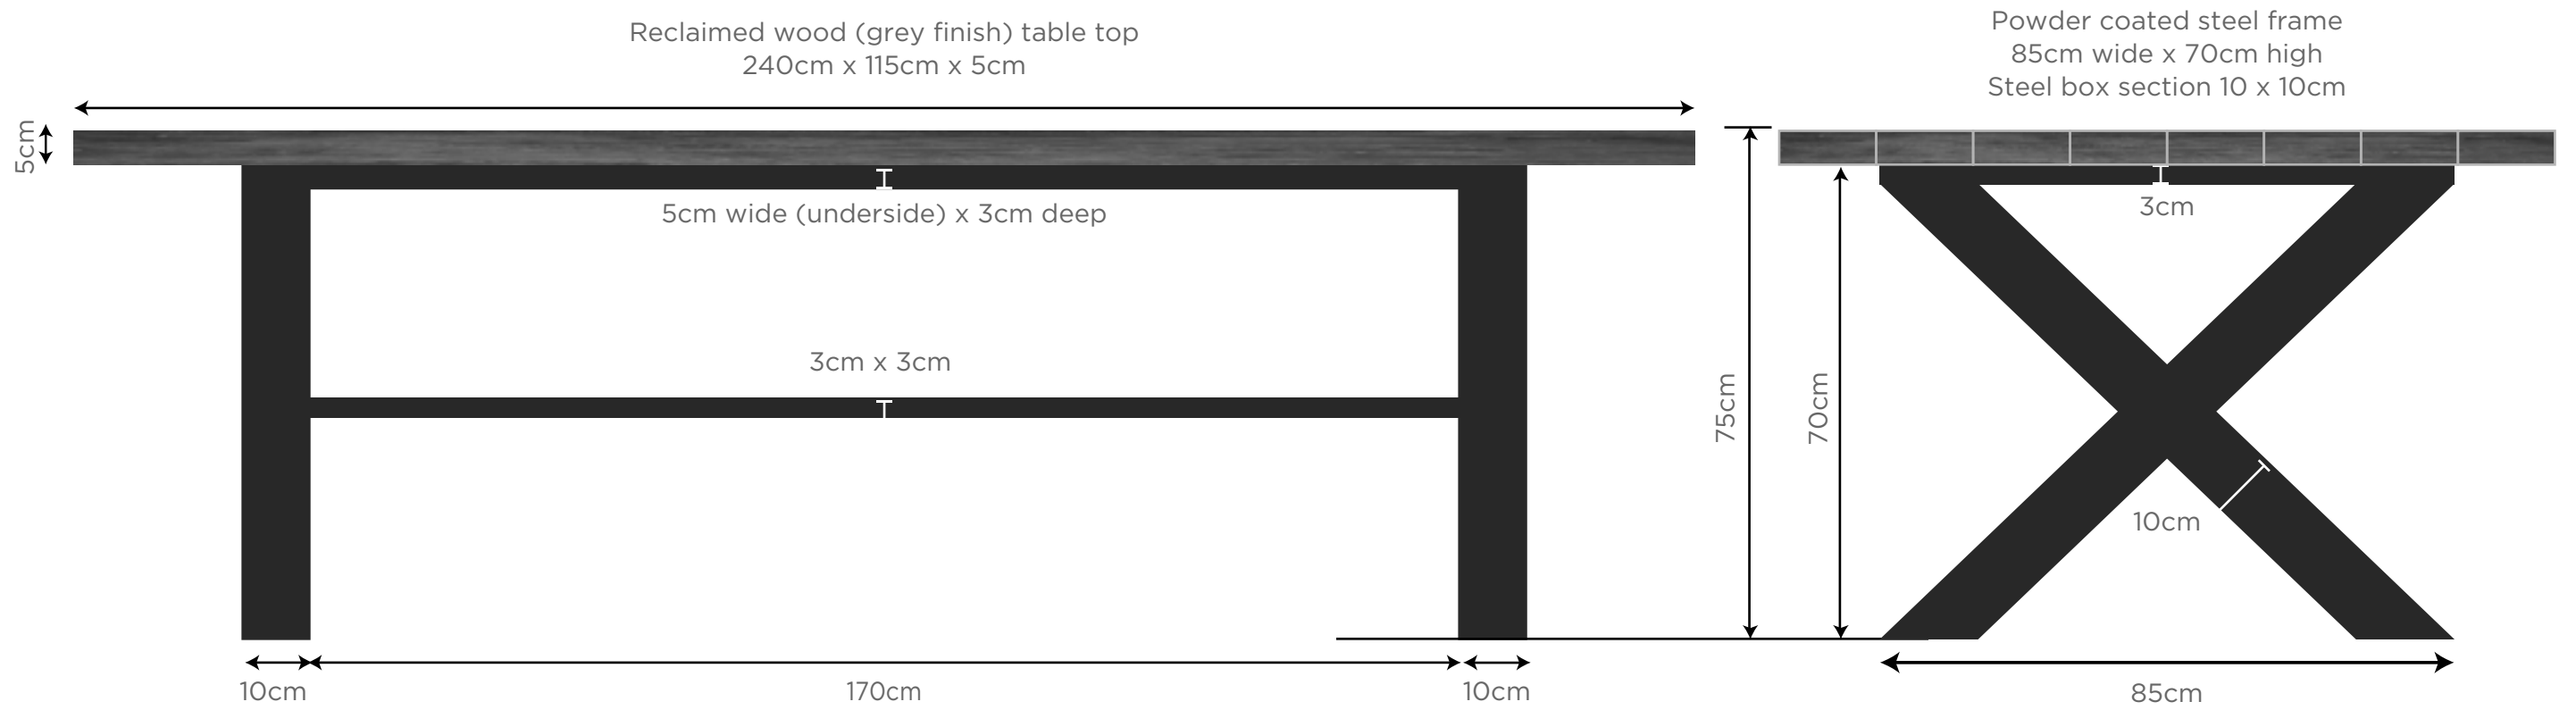

STOCK ITEM AVAILABLE IMMEDIATELY

CROSS TABLE + 250cm x 100cm x 5cm

Chair configuration can also be:
x4 down side, x1 at each end

Specification:

Reclaimed wood (dark finish) table top
250cm long x 100cm wide x 5cm deep
Cross frame
Powder coated RAL 9011 graphite black (matt)
190cm long x 85cm wide x 70cm high
10 x 10 box section

Normal RRP: £3,150

Price: £2,650

Available immediately

STOCK ITEM AVAILABLE IMMEDIATELY

CROSS TABLE + 250cm x 95cm x 5cm

Specification:

Zinc (light patina finish) table top
Continuous edge
250cm long x 95cm wide x 5cm deep
Cross frame
Powder coated RAL 9011 graphite black (matt)
190cm long x 85cm wide x 70 cm high
10 x 10 box section

Normal RRP: £3,450

Price: £2,875

Available immediately

STOCK ITEM AVAILABLE IMMEDIATELY

CROSS TABLE + 240cm x 115cm x 5cm

Specification:

Reclaimed wood (grey finish) table top
240cm long x 115cm wide x 5cm deep
Cross frame
Powder coated RAL 9011 graphite black (matt)
190cm long x 85cm wide x 70 cm high
10 x 10 box section

Available immediately

STOCK ITEM AVAILABLE IMMEDIATELY

TRON TABLE + 240cm x 115cm x 5cm

Specification:

Reclaimed wood (grey finish) table top
240cm long x 115cm wide x 5cm deep
Tron frame
Powder coated RAL 7047 Telegrey 4
160cm long x 70cm wide x 70 cm high
10 x 5 box section