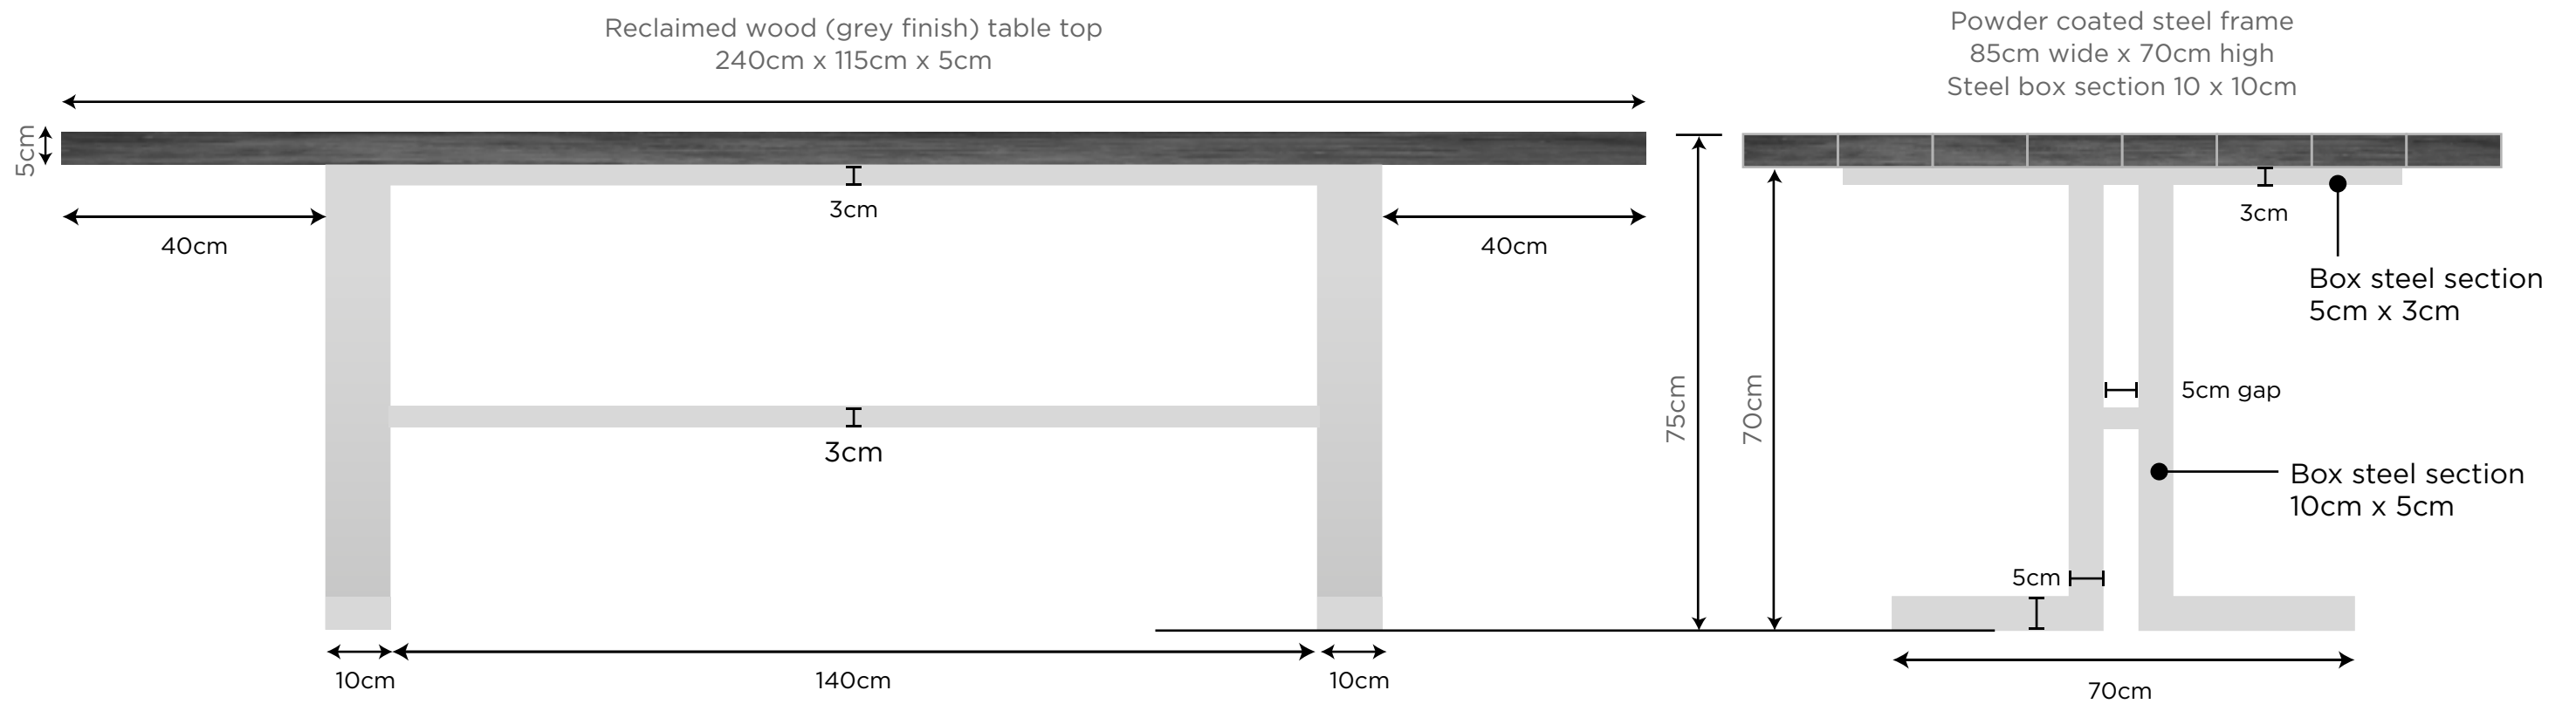

STOCK ITEM AVAILABLE IMMEDIATELY

CROSS TABLE + 250cm x 100cm x 5cm

Chair configuration can also be:
x4 down side, x1 at each end

Specification:

Reclaimed wood (dark finish) table top
250cm long x 100cm wide x 5cm deep
Cross frame
Powder coated RAL 9011 graphite black (matt)
190cm long x 85cm wide x 70cm high
10 x 10 box section

Normal RRP: £3,450

Price: £2,875

Available immediately

STOCK ITEM AVAILABLE IMMEDIATELY

CROSS TABLE + 240cm x 115cm x 5cm

Specification:

Reclaimed wood (grey finish) table top
240cm long x 115cm wide x 5cm deep
Cross frame
Powder coated RAL 9011 graphite black (matt)
190cm long x 85cm wide x 70 cm high
10 x 10 box section

Available immediately

STOCK ITEM AVAILABLE IMMEDIATELY

TRON TABLE + 240cm x 115cm x 5cm

Specification:

Reclaimed wood (grey finish) table top
240cm long x 115cm wide x 5cm deep
Tron frame
Powder coated RAL 7047 Telegrey 4
160cm long x 70cm wide x 70 cm high
10 x 5 box section

Specification:

Reclaimed wood (grey finish) table top
240cm long x 115cm wide x 5cm deep
Family frame
Brushed stainless steel
240cm long x 115cm wide x 70 cm high
10 x 10 box section

Normal RRP: £3,150

Price: £2,750