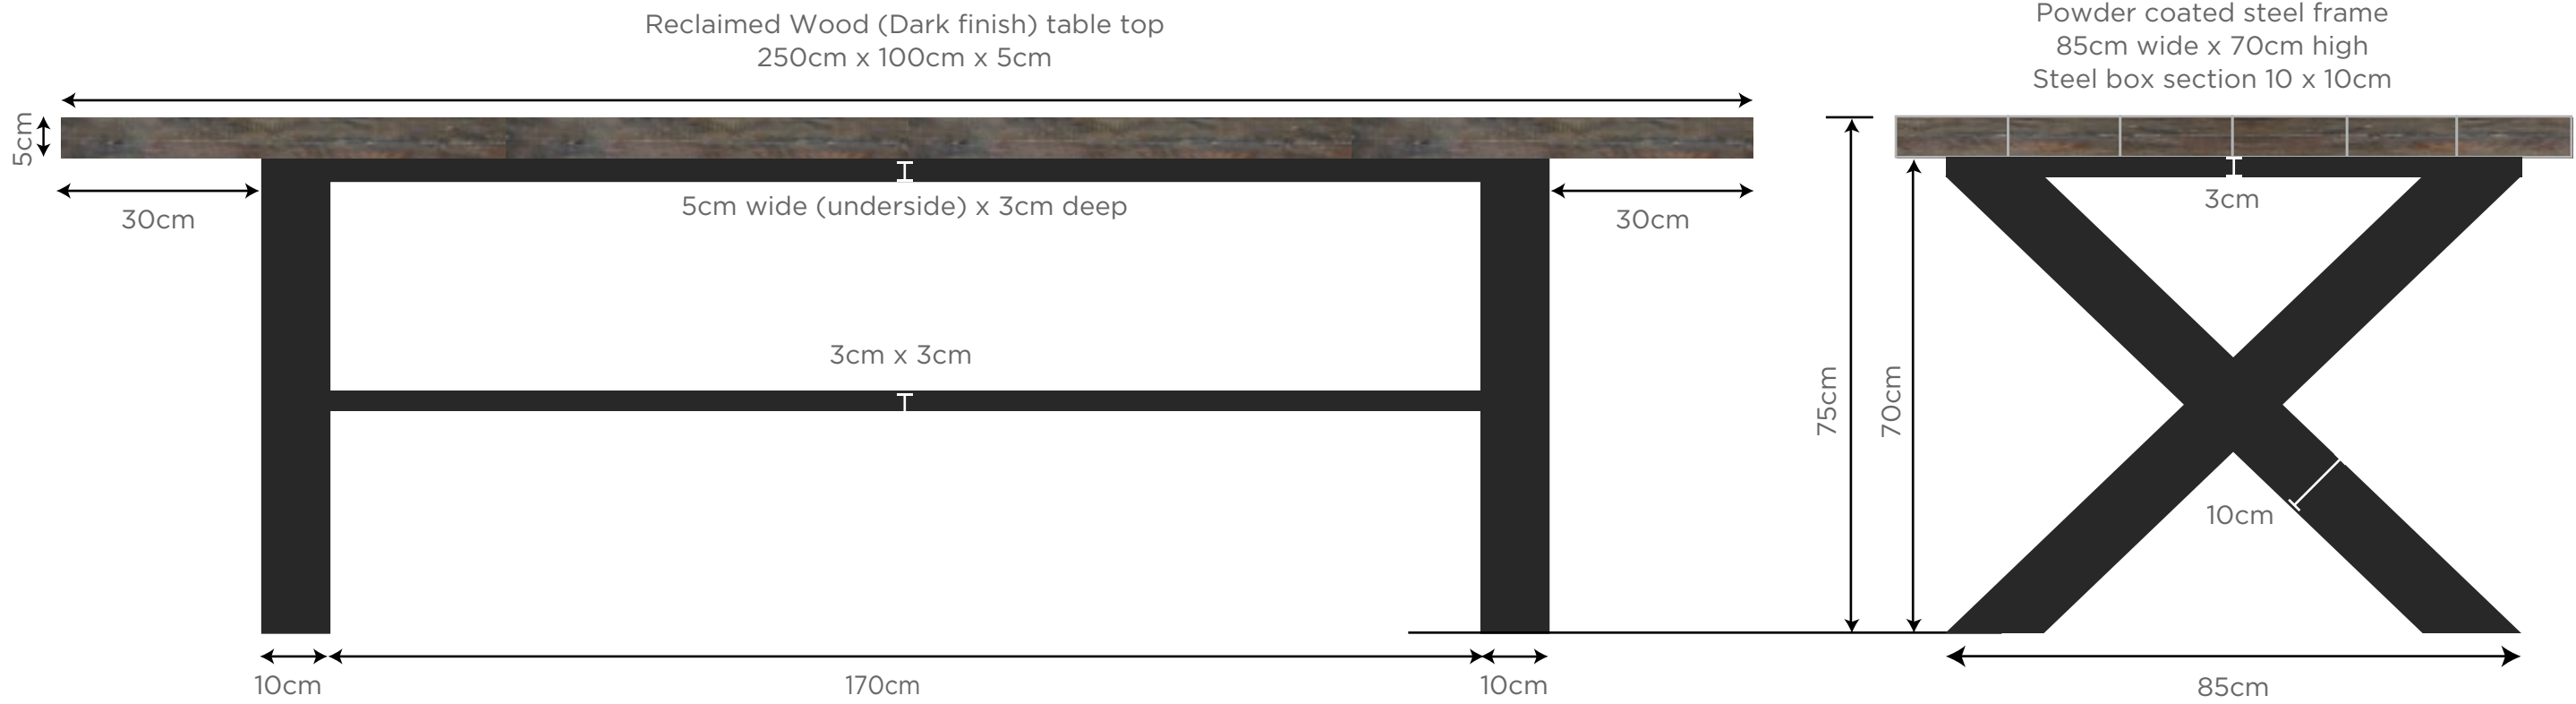

STOCK ITEM AVAILABLE IMMEDIATELY

CROSS TABLE + 250cm x 100cm x 5cm

Chair configuration can also be:
x4 down side, x1 at each end

Specification:

Reclaimed wood (dark finish) table top
250cm long x 100cm wide x 5cm deep
Cross frame
Powder coated RAL 9011 graphite black (matt)
190cm long x 85cm wide x 70cm high
10 x 10 box section

Normal RRP: £3,150

Price: £2,650

Available immediately

STOCK ITEM AVAILABLE IMMEDIATELY

CROSS TABLE + 250cm x 95cm x 5cm

Specification:

Zinc (light patina finish) table top
Continuous edge
250cm long x 95cm wide x 5cm deep
Cross frame
Powder coated RAL 9011 graphite black (matt)
190cm long x 85cm wide x 70 cm high
10 x 10 box section

Normal RRP: £3,450

Price: £2,875

Available immediately

STOCK ITEM AVAILABLE IMMEDIATELY

CROSS TABLE + 240cm x 115cm x 5cm

Specification:

Reclaimed wood (grey finish) table top
240cm long x 115cm wide x 5cm deep
Cross frame
Powder coated RAL 9011 graphite black (matt)
190cm long x 85cm wide x 70 cm high
10 x 10 box section

Available immediately

STOCK ITEM AVAILABLE IMMEDIATELY

TRON TABLE + 240cm x 115cm x 5cm

Specification:

Reclaimed wood (grey finish) table top
240cm long x 115cm wide x 5cm deep
Tron frame
Powder coated RAL 7047 Telegrey 4
160cm long x 70cm wide x 70 cm high
10 x 5 box section