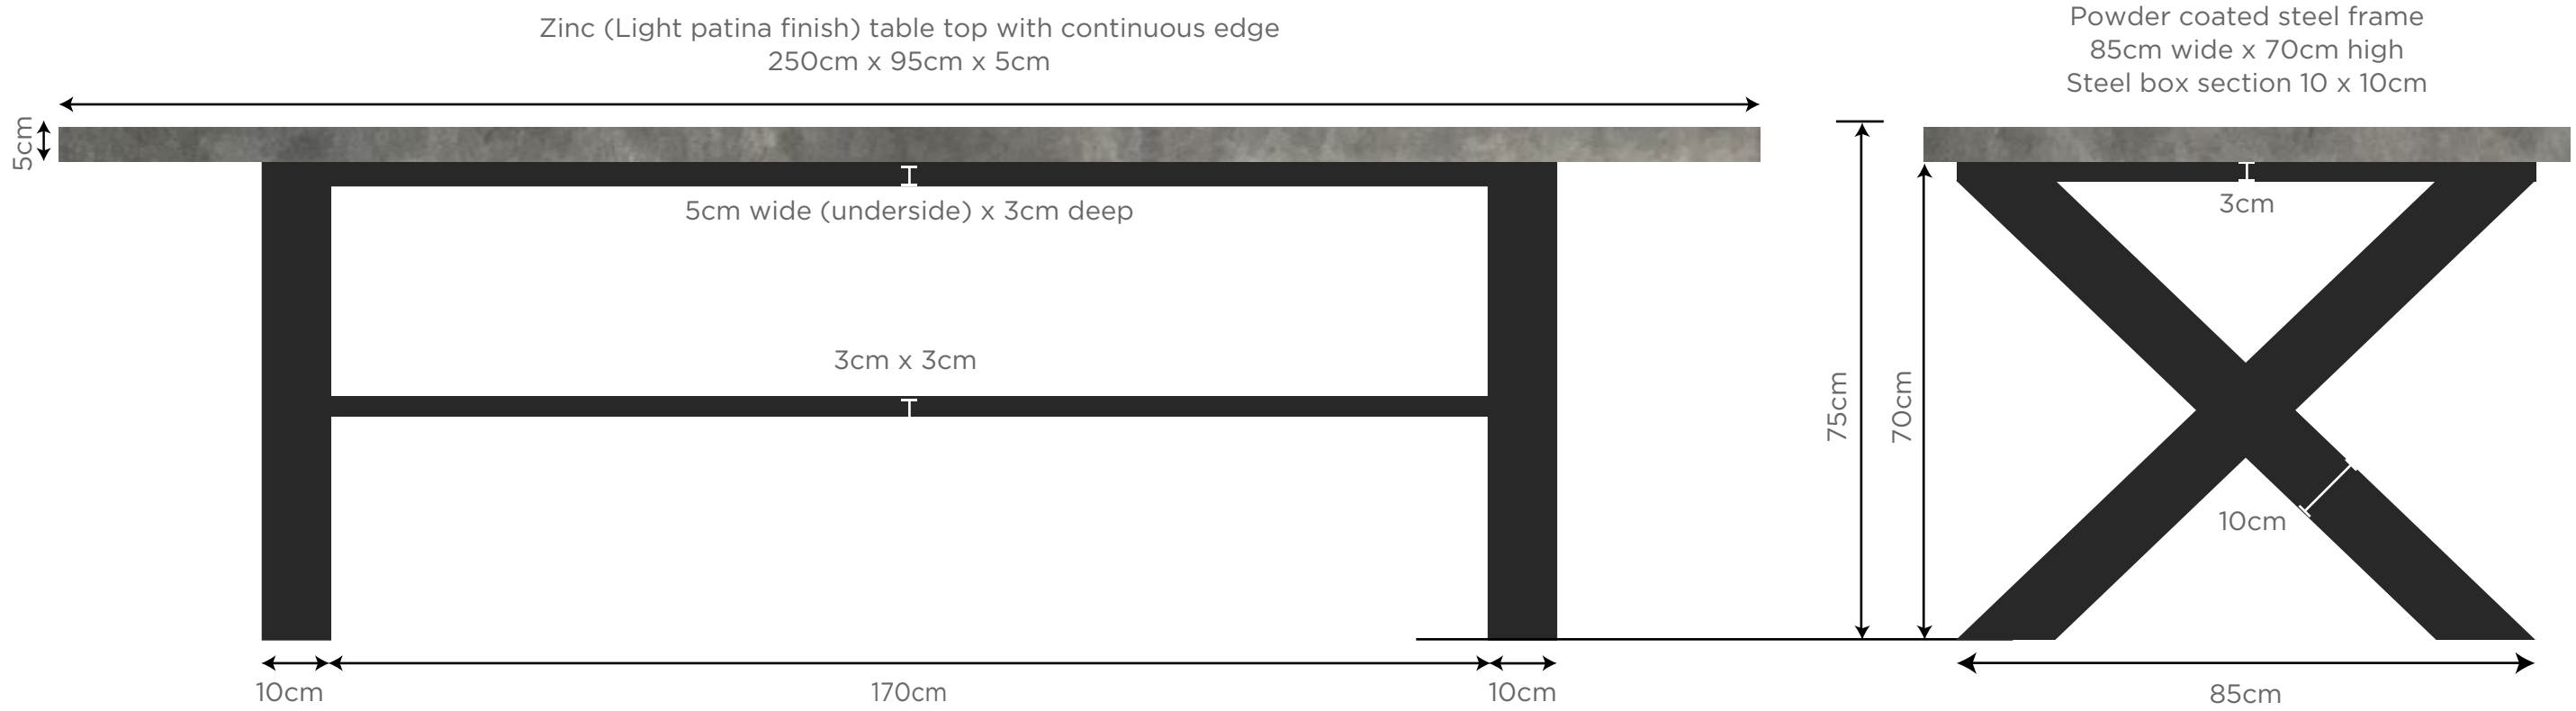

STOCK ITEM AVAILABLE IMMEDIATELY

CROSS TABLE + 250cm x 100cm x 5cm

Chair configuration can also be:
x4 down side, x1 at each end

Specification:

Reclaimed wood (dark finish) table top
250cm long x 100cm wide x 5cm deep
Cross frame
Powder coated RAL 9011 graphite black (matt)
190cm long x 85cm wide x 70cm high
10 x 10 box section

Normal RRP: £3,150

Price: £2,650

Available immediately

STOCK ITEM AVAILABLE IMMEDIATELY

CROSS TABLE + 250cm x 95cm x 5cm

Specification:

Zinc (light patina finish) table top
Continuous edge
250cm long x 95cm wide x 5cm deep
Cross frame
Powder coated RAL 9011 graphite black (matt)
190cm long x 85cm wide x 70 cm high
10 x 10 box section

Normal RRP: £3,450

Price: £2,875

Available immediately

STOCK ITEM AVAILABLE IMMEDIATELY

CROSS TABLE + 240cm x 115cm x 5cm

Specification:

Reclaimed wood (grey finish) table top
240cm long x 115cm wide x 5cm deep
Cross frame
Powder coated RAL 9011 graphite black (matt)
190cm long x 85cm wide x 70 cm high
10 x 10 box section

Available immediately

STOCK ITEM AVAILABLE IMMEDIATELY

TRON TABLE + 240cm x 115cm x 5cm

Specification:

Reclaimed wood (grey finish) table top
240cm long x 115cm wide x 5cm deep
Tron frame
Powder coated RAL 7047 Telegrey 4
160cm long x 70cm wide x 70 cm high
10 x 5 box section