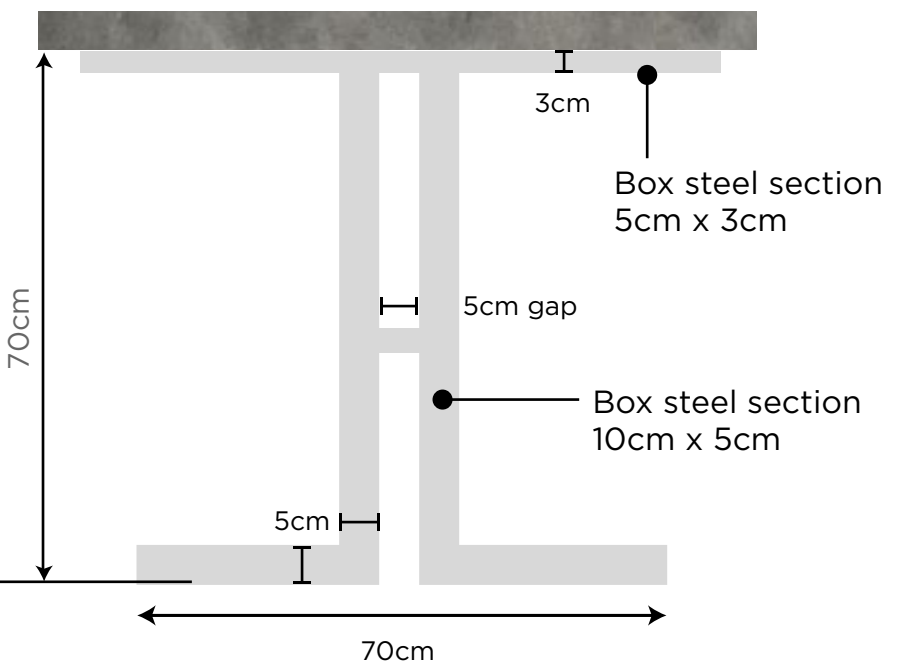

STOCK ITEM AVAILABLE IMMEDIATELY

CROSS TABLE + 250cm x 100cm x 5cm

Chair configuration can also be:
x4 down side, x1 at each end

Specification:

Reclaimed wood (dark finish) table top
250cm long x 100cm wide x 5cm deep
Cross frame
Powder coated RAL 9011 graphite black (matt)
190cm long x 85cm wide x 70cm high
10 x 10 box section

Available immediately

STOCK ITEM AVAILABLE IMMEDIATELY

TRON TABLE + 240cm x 115cm x 5cm

Specification:

Reclaimed wood (grey finish) table top
240cm long x 115cm wide x 5cm deep
Tron frame
Powder coated RAL 7047 Telegrey 4
160cm long x 70cm wide x 70 cm high
10 x 5 box section

*table top is zinc light patina finish, not grey reclaimed as shown

Specification:

Zinc (light patina finish) table top
250cm long x 95cm wide x 5cm deep
Tron frame
Powder coated RAL 7047 Telegrey 4
160cm long x 70cm wide x 70 cm high
10 x 5 box section

Specification:

Reclaimed wood (grey finish) table top
240cm long x 115cm wide x 5cm deep
Family frame
Brushed stainless steel
240cm long x 115cm wide x 70 cm high
10 x 10 box section

Normal RRP: £3,150

Price: £2,750