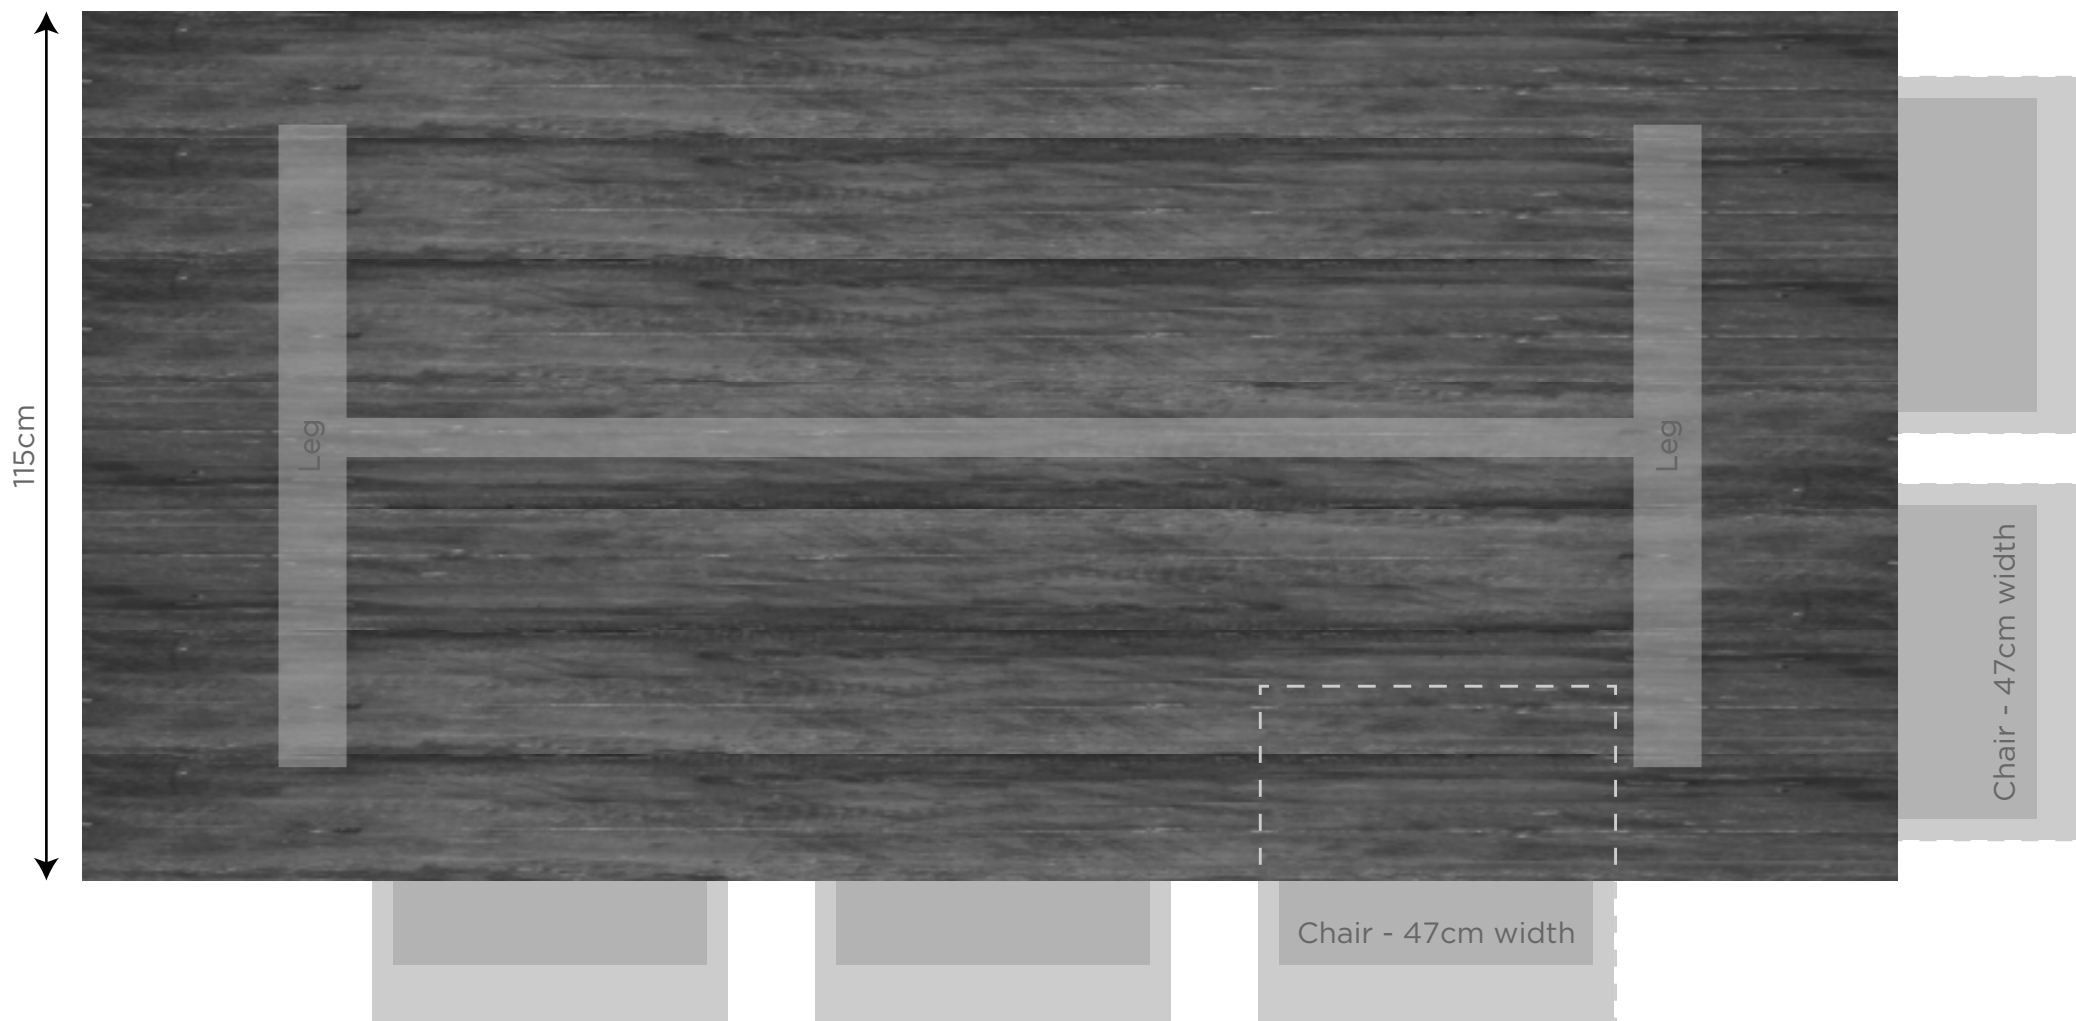

STOCK ITEM AVAILABLE IMMEDIATELY

CROSS TABLE + 250cm x 100cm x 5cm

Chair configuration can also be:
x4 down side, x1 at each end

Specification:

Reclaimed wood (dark finish) table top
250cm long x 100cm wide x 5cm deep
Cross frame
Powder coated RAL 9011 graphite black (matt)
190cm long x 85cm wide x 70cm high
10 x 10 box section

Normal RRP: £3,150

Price: £2,650

Available immediately

STOCK ITEM AVAILABLE IMMEDIATELY

CROSS TABLE + 250cm x 95cm x 5cm

Specification:

Zinc (light patina finish) table top
Continuous edge
250cm long x 95cm wide x 5cm deep
Cross frame
Powder coated RAL 9011 graphite black (matt)
190cm long x 85cm wide x 70 cm high
10 x 10 box section

Normal RRP: £3,450

Price: £2,875

Available immediately

STOCK ITEM AVAILABLE IMMEDIATELY

CROSS TABLE + 240cm x 115cm x 5cm

Specification:

Reclaimed wood (grey finish) table top
240cm long x 115cm wide x 5cm deep
Cross frame
Powder coated RAL 9011 graphite black (matt)
190cm long x 85cm wide x 70 cm high
10 x 10 box section

Available immediately

STOCK ITEM AVAILABLE IMMEDIATELY

TRON TABLE + 240cm x 115cm x 5cm

Specification:

Reclaimed wood (grey finish) table top
240cm long x 115cm wide x 5cm deep
Tron frame
Powder coated RAL 7047 Telegrey 4
160cm long x 70cm wide x 70 cm high
10 x 5 box section