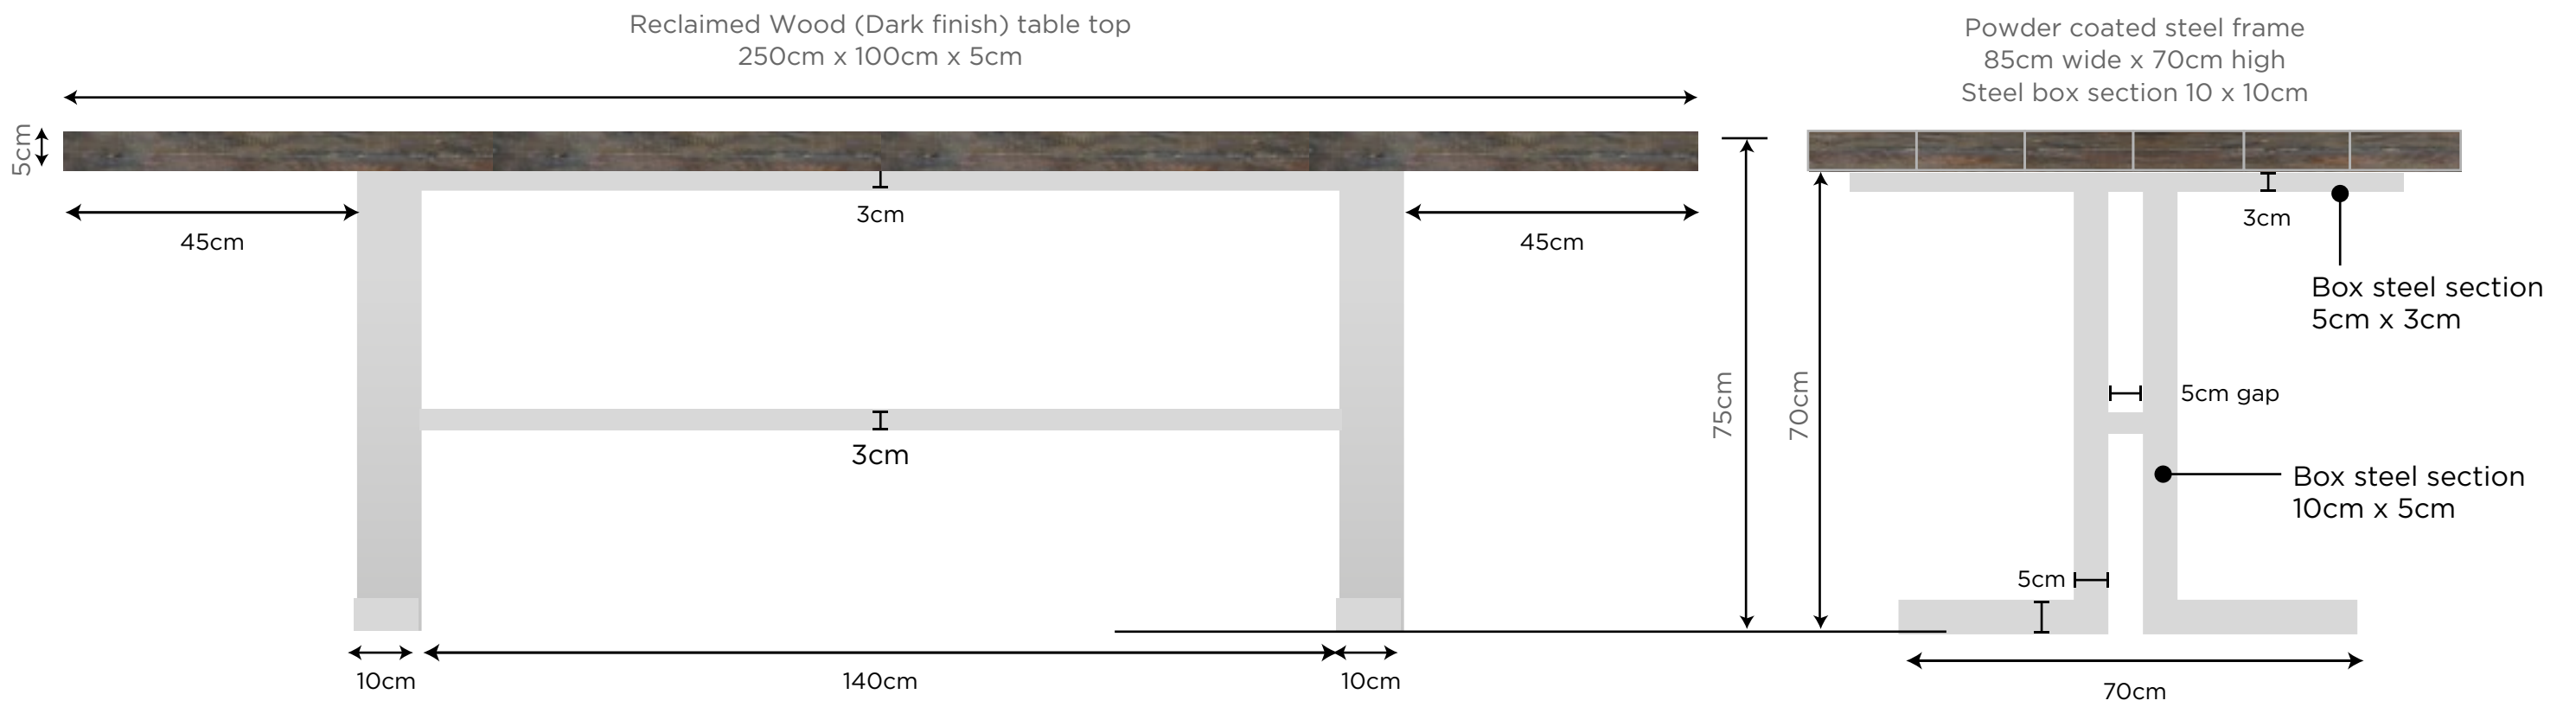

*table top is zinc light patina finish, not grey reclaimed as shown

Specification:

Zinc (light patina finish) table top
250cm long x 95cm wide x 5cm deep
Tron frame
Powder coated RAL 7047 Telegrey 4
160cm long x 70cm wide x 70 cm high
10 x 5 box section

Normal RRP: £3,450

Price: £2,450

Available immediately

STOCK ITEM AVAILABLE IMMEDIATELY

TRON TABLE + 250cm x 100cm x 5cm

Specification:

Reclaimed wood (dark finish) table top
250cm long x 100cm wide x 5cm deep
Tron frame
Powder coated RAL 7047 Telegrey 4
160cm long x 70cm wide x 70 cm high
10 x 5 box section

Normal RRP: £3,150

Price: £2,200

Available immediately

STOCK ITEM AVAILABLE IMMEDIATELY

FAMILY TABLE+ 240cm x 115cm x 5cm

Reclaimed wood (grey finish) table top
240cm x 115cm x 5cm

Brushed stainless steel frame
115cm wide x 70cm high
Steel box section 10 x 10cm

Specification:

Reclaimed wood (grey finish) table top
240cm long x 115cm wide x 5cm deep
Family frame
Brushed stainless steel
240cm long x 115cm wide x 70 cm high
10 x 10 box section

Normal RRP: £3,150

Price: £2,750