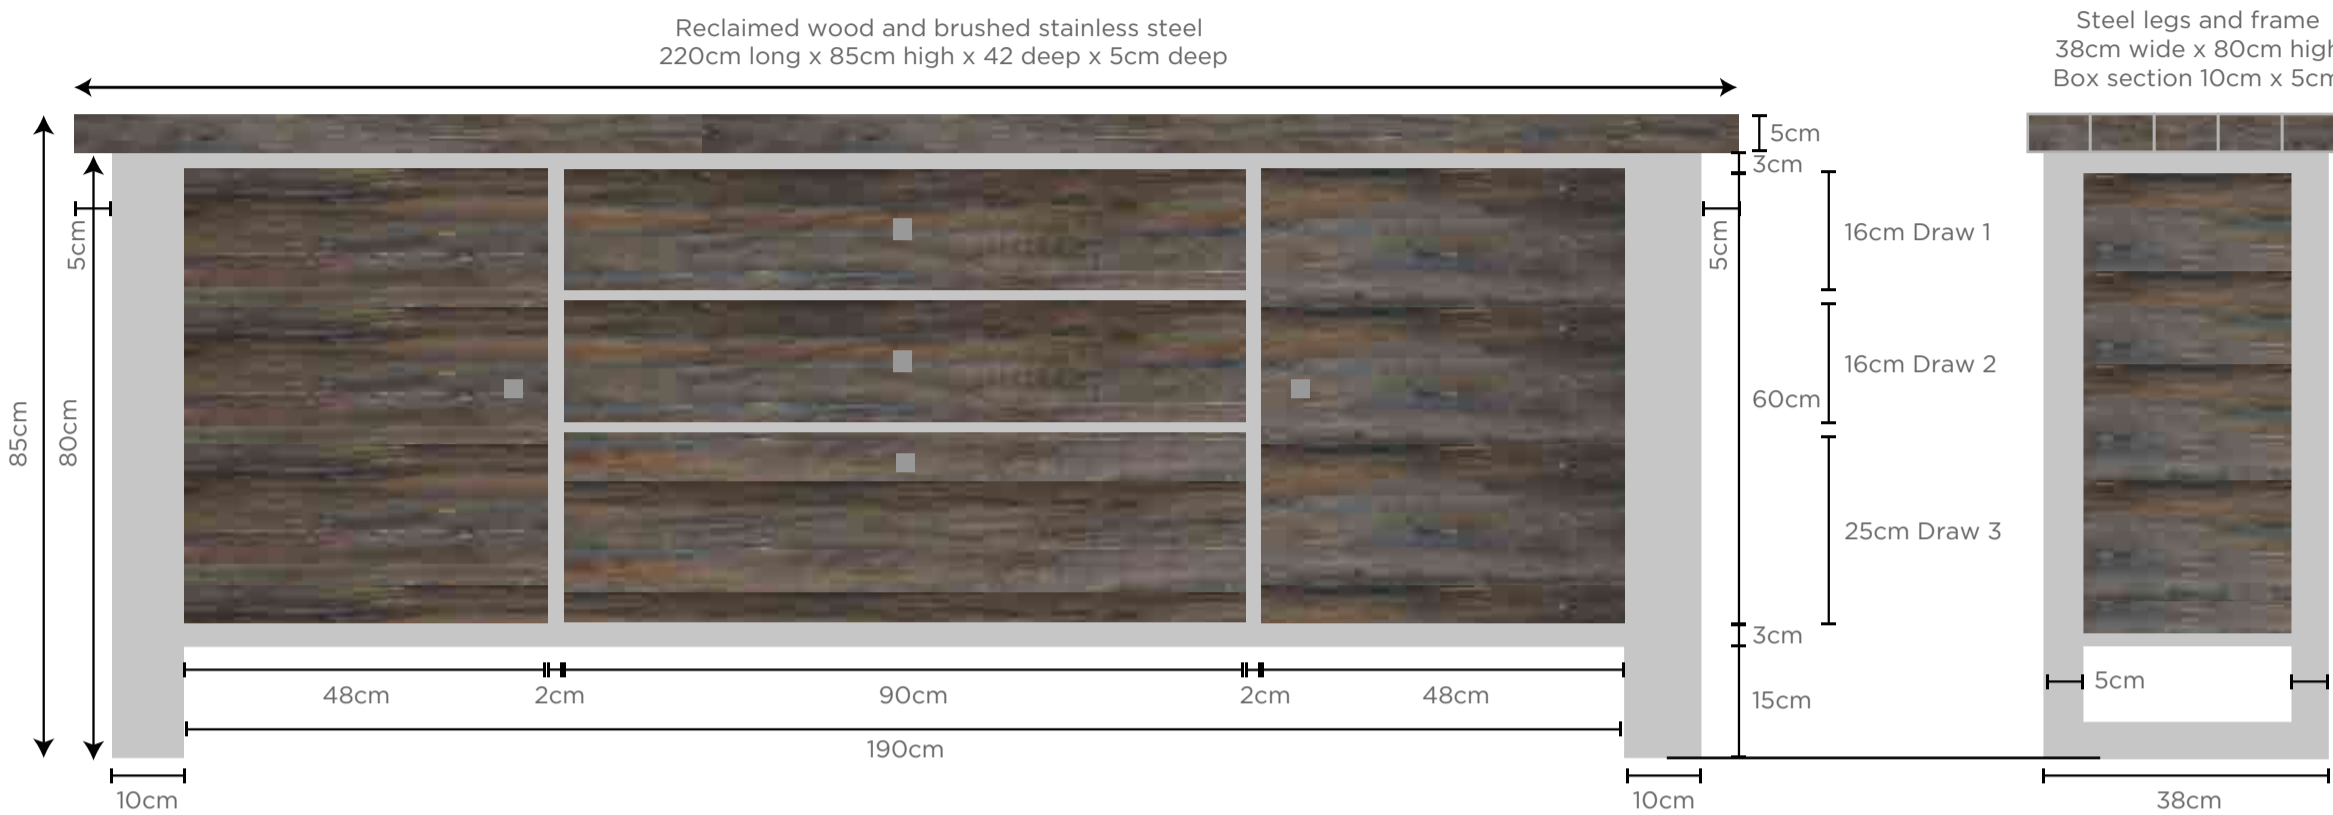

Specification:

Reclaimed wood (grey finish) table top
240cm long x 115cm wide x 5cm deep
Family frame
Brushed stainless steel
240cm long x 115cm wide x 70 cm high
10 x 10 box section

Normal RRP: £3,150

Price: £2,750

Available immediately

STOCK ITEM AVAILABLE IMMEDIATELY

SIGNATURE DESK + 215cm x 70cm x 5cm

*wood elements are in dark finish not grey as shown

Specification:

Reclaimed wood (darkfinish) table top
215cm long x 70cm wide x 5cm deep
Signature frame
Brushed stainless steel
195cm long x 65cm wide x 70 cm high
10 x 5 box section
x2 draws to right hand side

Normal RRP: £2,650

Price: £1,975

Available immediately

STOCK ITEM AVAILABLE IMMEDIATELY

SIDEBOARD + 220cm x 85cm x 42cm

Internal view with adjustable shelves

Top view

Specification:

Reclaimed wood (grey finish)
220cm long x 85cm high x 42cm deep
Brushed stainless steel
10 x 5 box section
Normal RRP: £2,993
Price: £1,860
Available immediately