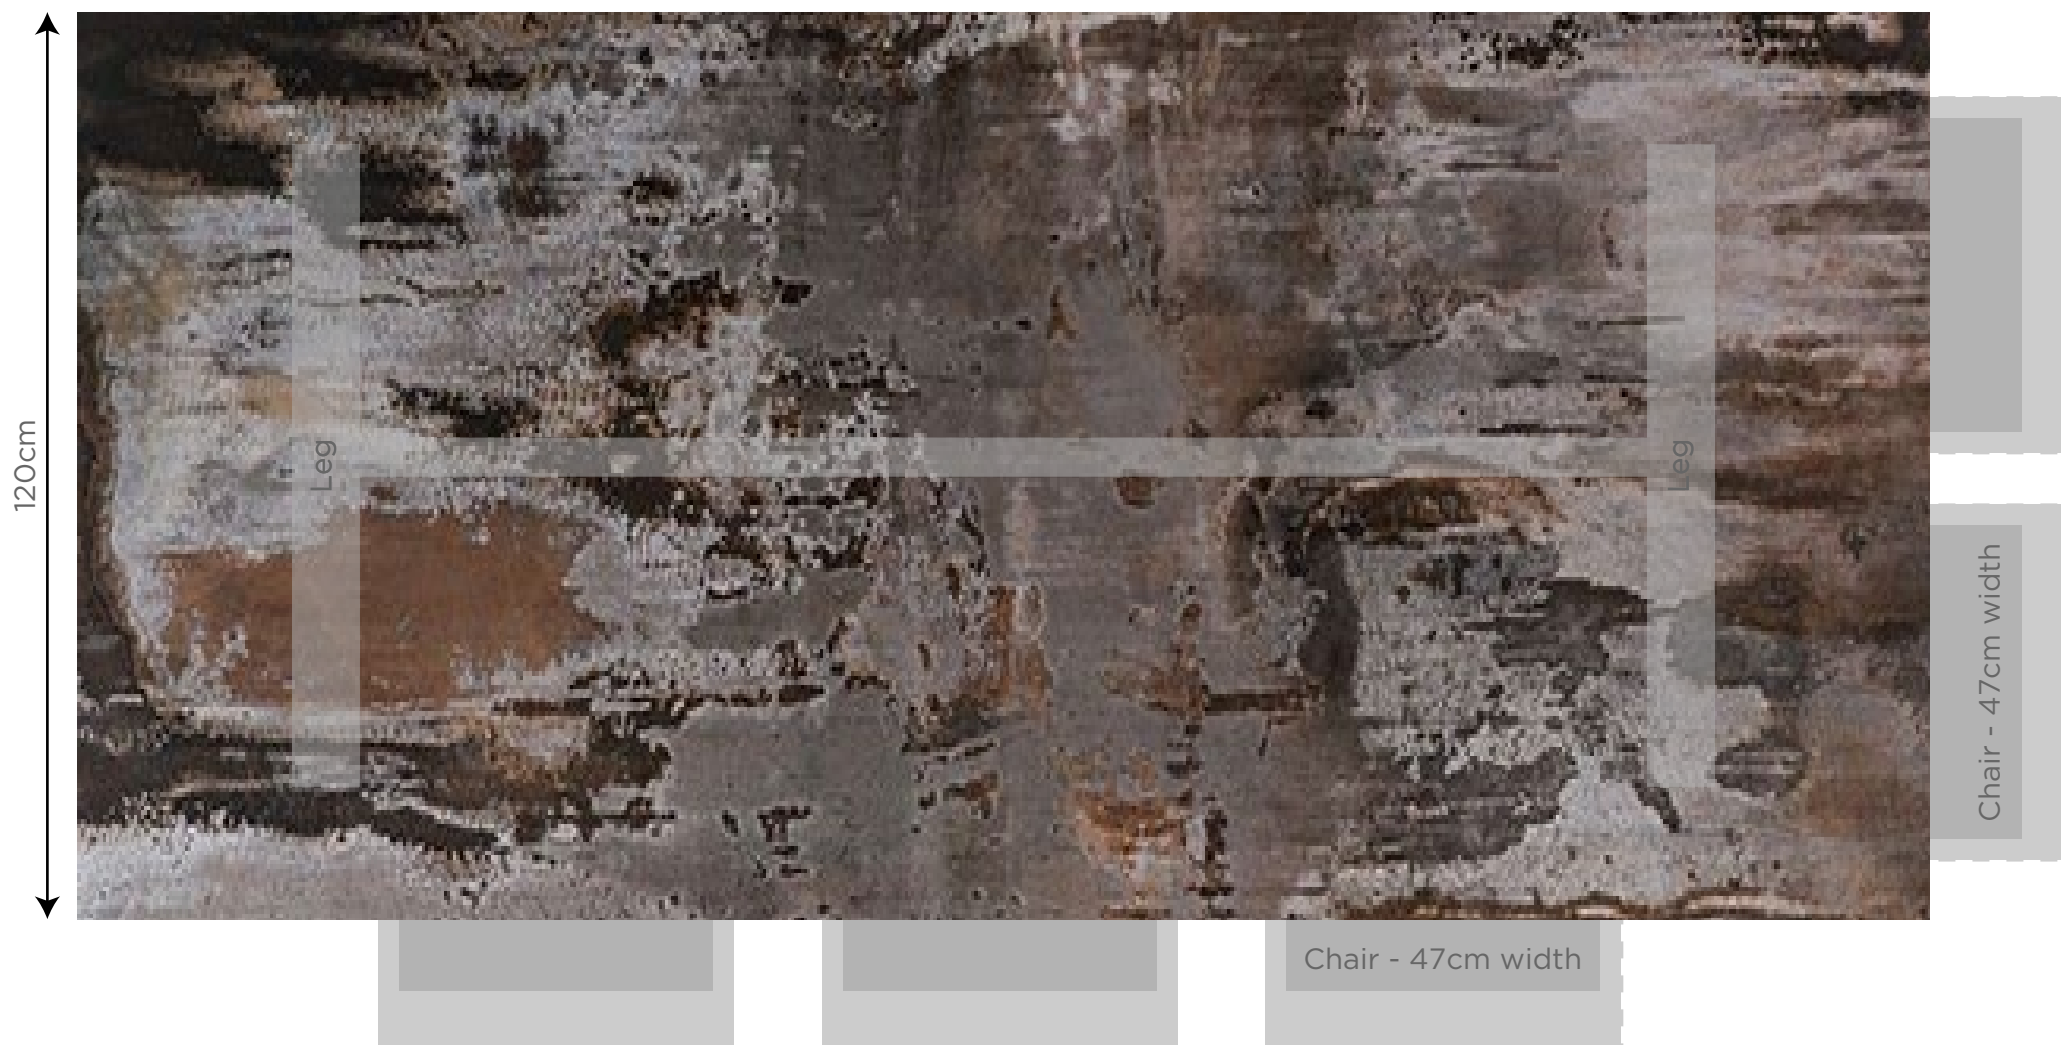

STOCK ITEM AVAILABLE IMMEDIATELY

CROSS TABLE + 250cm x 100cm x 5cm

Chair configuration can also be:
x4 down side, x1 at each end

Specification:

Reclaimed wood (dark finish) table top
250cm long x 100cm wide x 5cm deep
Cross frame
Powder coated RAL 9011 graphite black (matt)
190cm long x 85cm wide x 70cm high
10 x 10 box section

Normal RRP: £3,150

Price: £2,650

Available immediately

STOCK ITEM AVAILABLE IMMEDIATELY

CROSS TABLE + 250cm x 95cm x 5cm

Specification:

Zinc (light patina finish) table top
Continuous edge
250cm long x 95cm wide x 5cm deep
Cross frame
Powder coated RAL 9011 graphite black (matt)
190cm long x 85cm wide x 70 cm high
10 x 10 box section

Normal RRP: £3,450

Price: £2,875

Available immediately

STOCK ITEM AVAILABLE IMMEDIATELY

CROSS TABLE + 240cm x 115cm x 5cm

Specification:

Reclaimed wood (grey finish) table top
240cm long x 115cm wide x 5cm deep
Cross frame
Powder coated RAL 9011 graphite black (matt)
190cm long x 85cm wide x 70 cm high
10 x 10 box section

Normal RRP: £3,275

Price: £2,850

Available immediatel

STOCK ITEM AVAILABLE IMMEDIATELY

CROSS TABLE + 245cm x 120cm x 2cm

*frame is RAL 9011 graphite black matt not brushed stainless steel as shown

Specification: