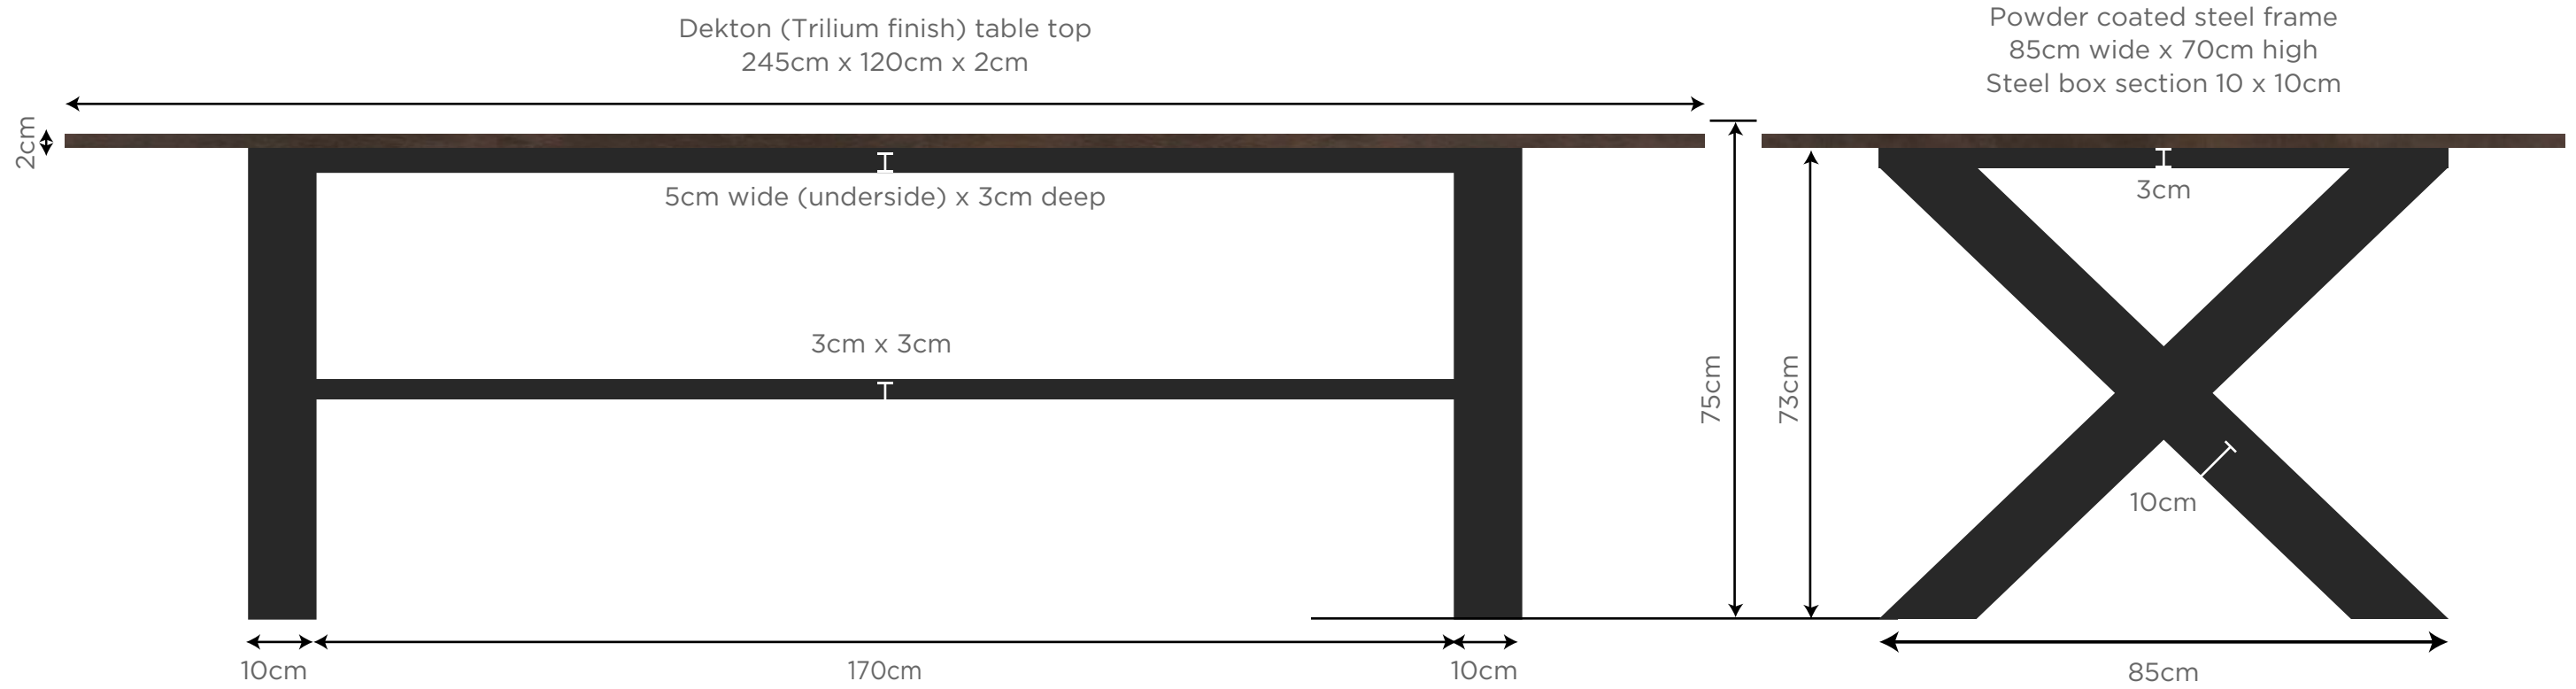

STOCK ITEM AVAILABLE IMMEDIATELY

CROSS TABLE + 245cm x 120cm x 2cm

*frame is RAL 9011 graphite black matt not brushed stainless steel as shown

Specification:

Dekton Trilium table top
246cm long x 120cm wide x 2cm deep
Cross frame
Powder coated RAL 9011 graphite black (matt)
190cm long x 85cm wide x 70 cm high
10 x 10 box section

Normal RRP: £5,350

Price: £4,750

Available immediately