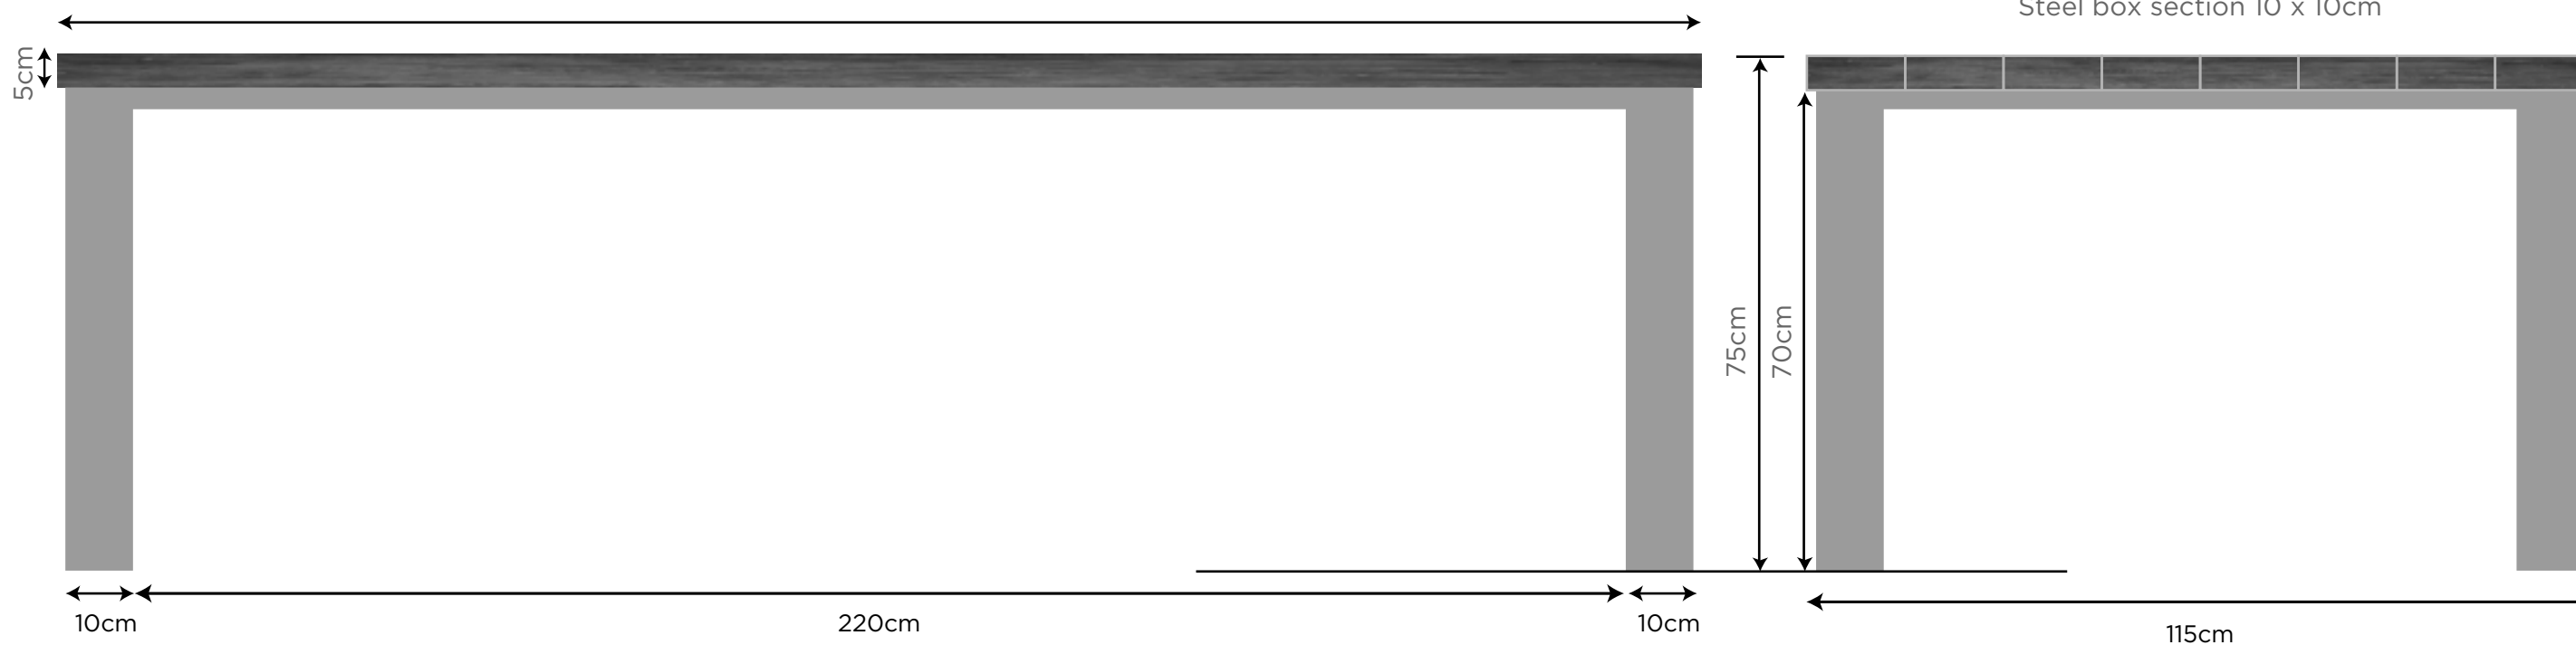

Normal RRP: £3,150

Price: £2,200

Available immediately

STOCK ITEM AVAILABLE IMMEDIATELY

FAMILY TABLE+ 240cm x 115cm x 5cm

Reclaimed wood (grey finish) table top
240cm x 115cm x 5cm

Brushed stainless steel frame
115cm wide x 70cm high
Steel box section 10 x 10cm

Specification:

Reclaimed wood (grey finish) table top
240cm long x 115cm wide x 5cm deep
Family frame
Brushed stainless steel
240cm long x 115cm wide x 70 cm high
10 x 10 box section

Normal RRP: £3,150

Price: £2,750

Available immediately

STOCK ITEM AVAILABLE IMMEDIATELY

SIGNATURE DESK + 215cm x 70cm x 5cm

*wood elements are in dark finish not grey as shown

Specification:

Reclaimed wood (darkfinish) table top
215cm long x 70cm wide x 5cm deep
Signature frame
Brushed stainless steel
195cm long x 65cm wide x 70 cm high
10 x 5 box section
x2 draws to right hand side

Normal RRP: £2,650

Price: £1,975

Available immediately

STOCK ITEM AVAILABLE IMMEDIATELY

SIDEBOARD + 220cm x 85cm x 42cm

Internal view with adjustable shelves

Top view

Specification: