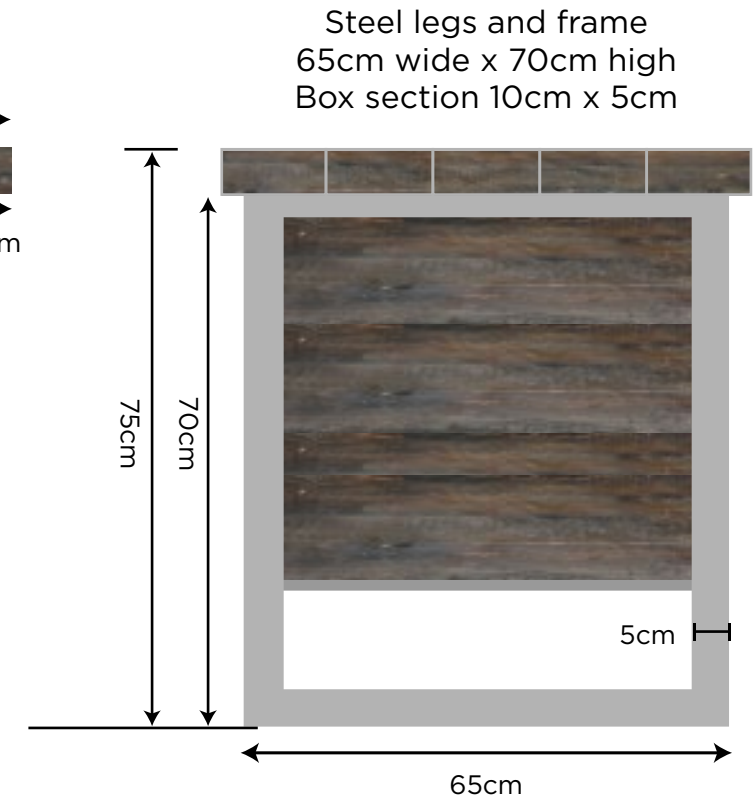

STOCK ITEM AVAILABLE IMMEDIATELY

CROSS TABLE + 250cm x 100cm x 5cm

Chair configuration can also be:
x4 down side, x1 at each end

Specification:

Reclaimed wood (dark finish) table top
250cm long x 100cm wide x 5cm deep
Cross frame
Powder coated RAL 9011 graphite black (matt)
190cm long x 85cm wide x 70cm high
10 x 10 box section

Specification:

Reclaimed wood (grey finish) table top
240cm long x 115cm wide x 5cm deep
Family frame
Brushed stainless steel
240cm long x 115cm wide x 70 cm high
10 x 10 box section

Normal RRP: £3,150

Price: £2,750

Available immediately

STOCK ITEM AVAILABLE IMMEDIATELY

SIGNATURE DESK + 215cm x 70cm x 5cm

*wood elements are in dark finish not grey as shown

Specification:

Reclaimed wood (darkfinish) table top
215cm long x 70cm wide x 5cm deep
Signature frame
Brushed stainless steel
195cm long x 65cm wide x 70 cm high
10 x 5 box section
x2 draws to right hand side

Normal RRP: £2,650

Price: £1,975

Available immediately

STOCK ITEM AVAILABLE IMMEDIATELY

SIDEBOARD + 220cm x 85cm x 42cm

Internal view with adjustable shelves

Top view

Specification: