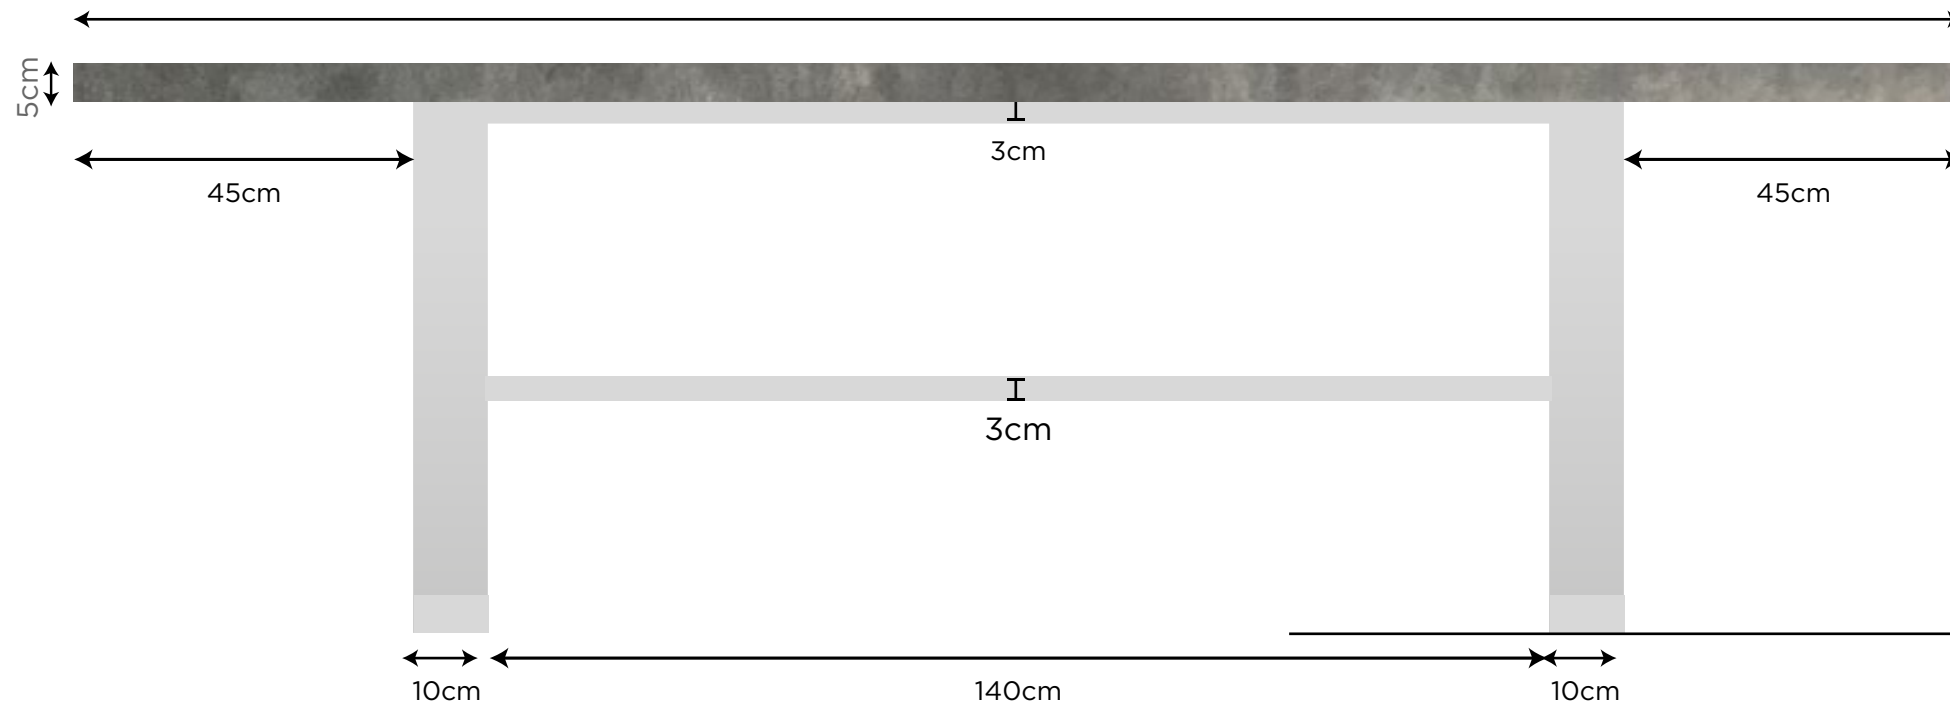

STOCK ITEM AVAILABLE IMMEDIATELY

TRON TABLE + 250cm x 95cm x 5cm

Zinc (Light patina finish) table top with continuous edge
250cm x 95cm x 5cm